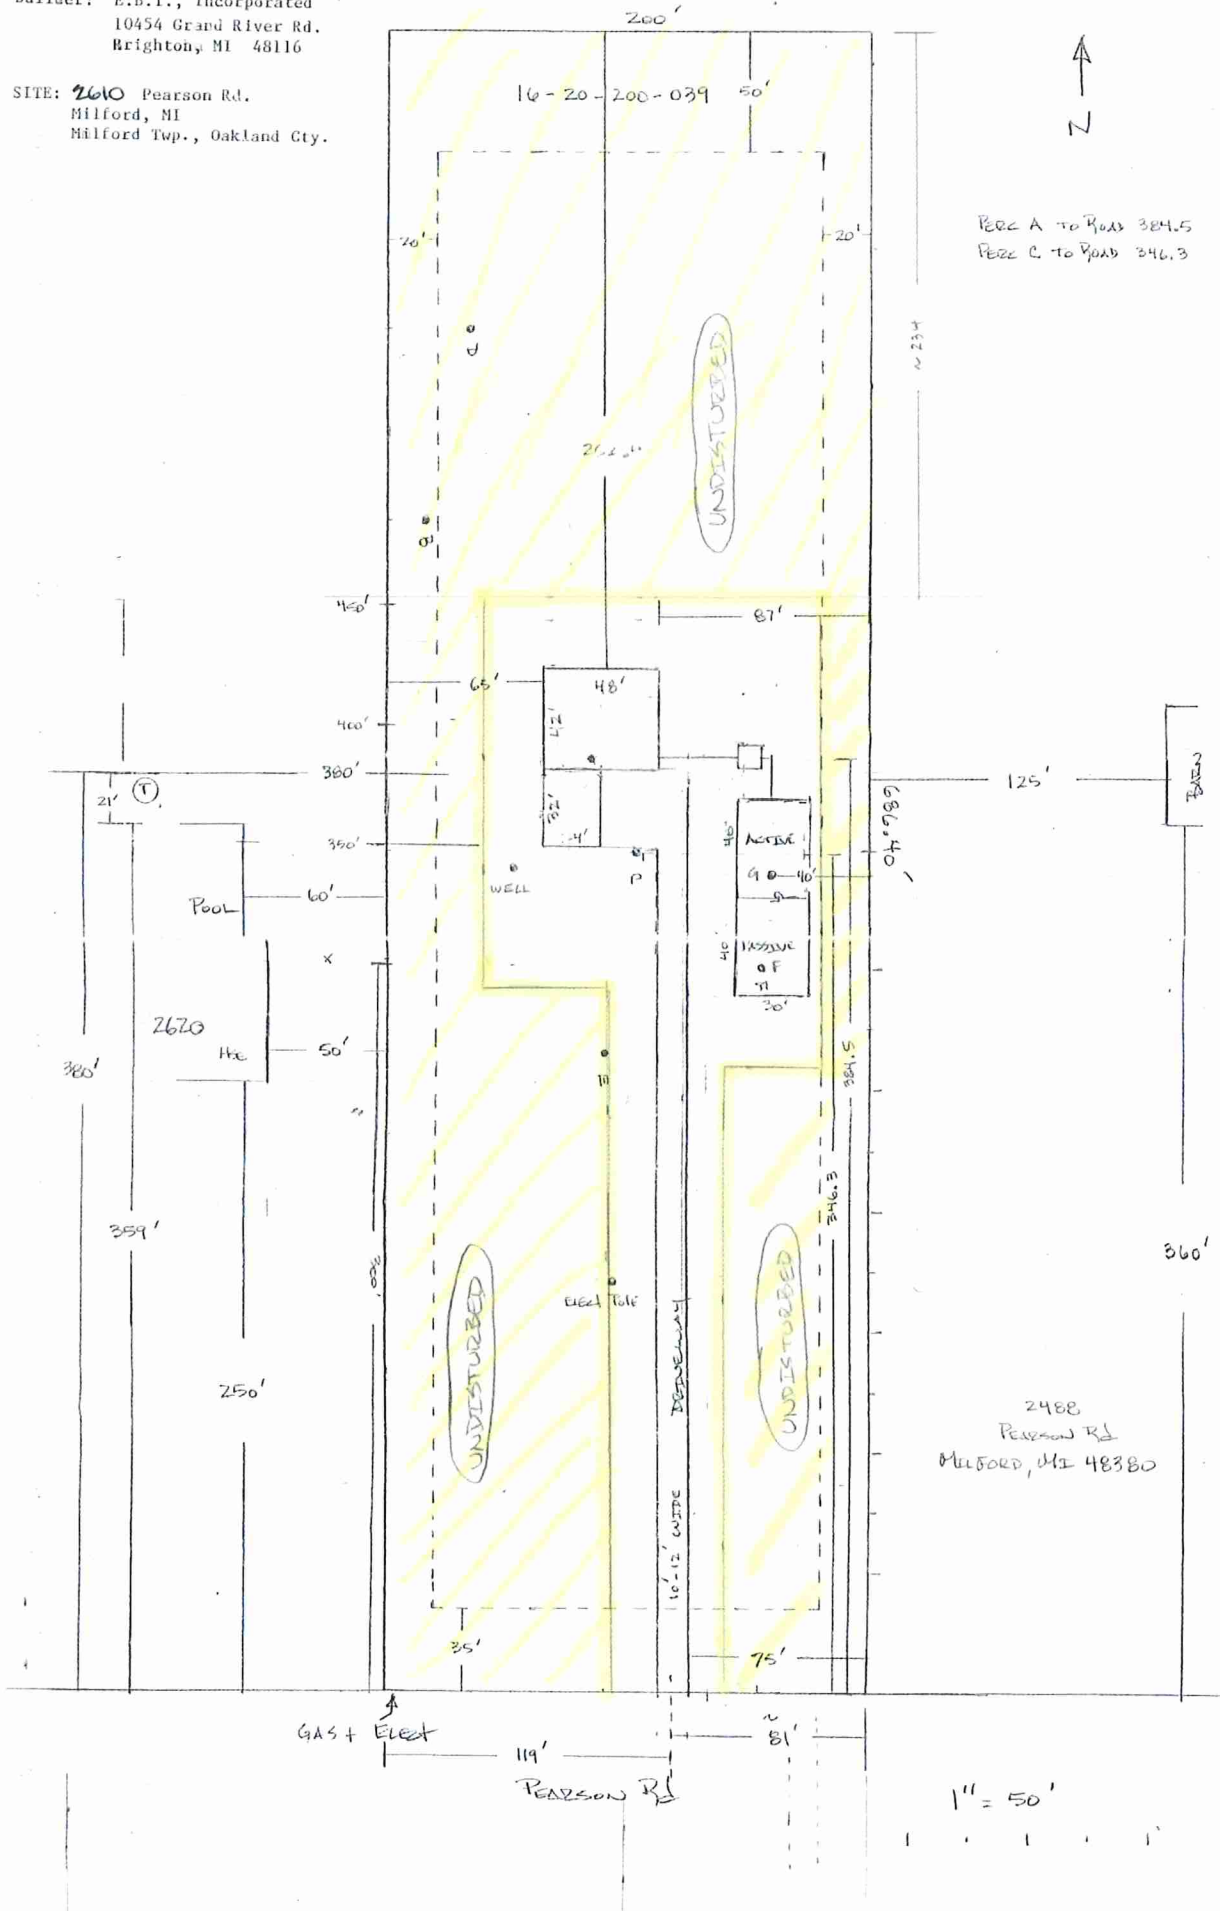

# EXHIBIT R

Builder: E.B.I., Incorporated  
10454 Grand River Rd.  
Brighton, MI 48116

SITE: 2610 Pearson Rd.  
Milford, MI  
Milford Twp., Oakland Cty.

PERC A TO ROAD 384.5  
PERC C TO ROAD 346.3

2488  
PEARSON RD  
MILFORD, MI 48380

1" = 50'